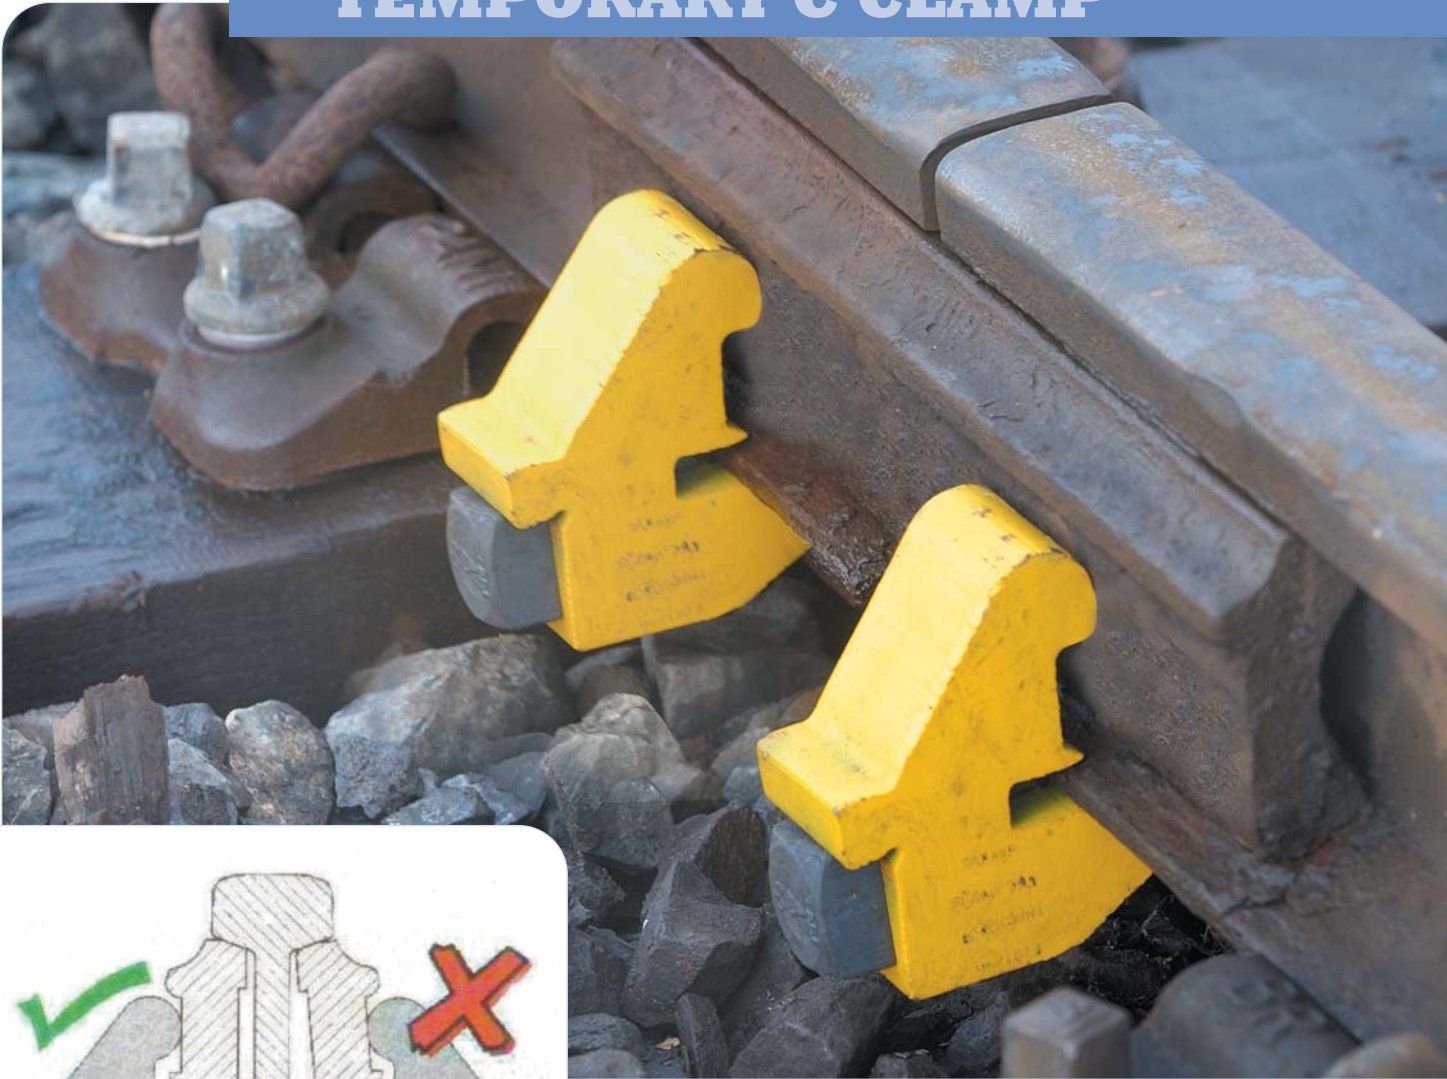

## TEMPORARY C CLAMP

### **IMPORTANT!**

If replacement bolts are necessary, use only bolt 57/150028

www.lesmac.co.uk